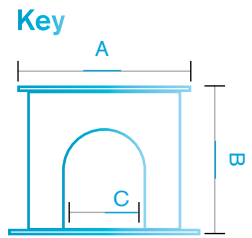

New Surrounds

Adam Surround

Shown here with Ashley Insert

Dimensions: A: 54" B:49" C:37" D:37 E:48

Emperor Surround

Shown here with Sunburst Insert

Dimensions: A: 54" B:46" C:37" D:37 E:48

French Surround

Shown here with Cappakeel Insert and Flower Panels

Dimensions: A: 54" B:45" C:37" D:37 E:48

New Inserts

Ashley Hob

Dimensions: A:38" B:38" C:16"

Sunburst (with brass trim)

Shown here with Napier Panels in black
Also available with polished cast iron trim

Dimensions: A:40" B:40" C:16"

Cappakeel

Shown with Flower panels H/L

Dimensions: A:38" B:38" C:16"