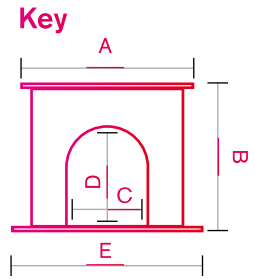

New Surrounds

Adam Surround

Shown here with Ashley Insert

Dimensions: A: 54" B:49" C:37" D:37 E:48

Emperor Surround

Shown here with Sunburst Insert

Dimensions: A: 54" B:46" C:37" D:37 E:48

French Surround

Shown here with Cappakeel Insert and Flower Panels

Dimensions: A: 54" B:45" C:37" D:37 E:48

New Inserts

Ashley Hob

Dimensions: A:38" B:38" C:16"

Sunburst (with brass trim)

Shown here with Napier Panels in black
Also available with polished cast iron trim

Dimensions: A:40" B:40" C:16"

Cappakeel

Shown with Flower panels H/L

Dimensions: A:38" B:38" C:16"